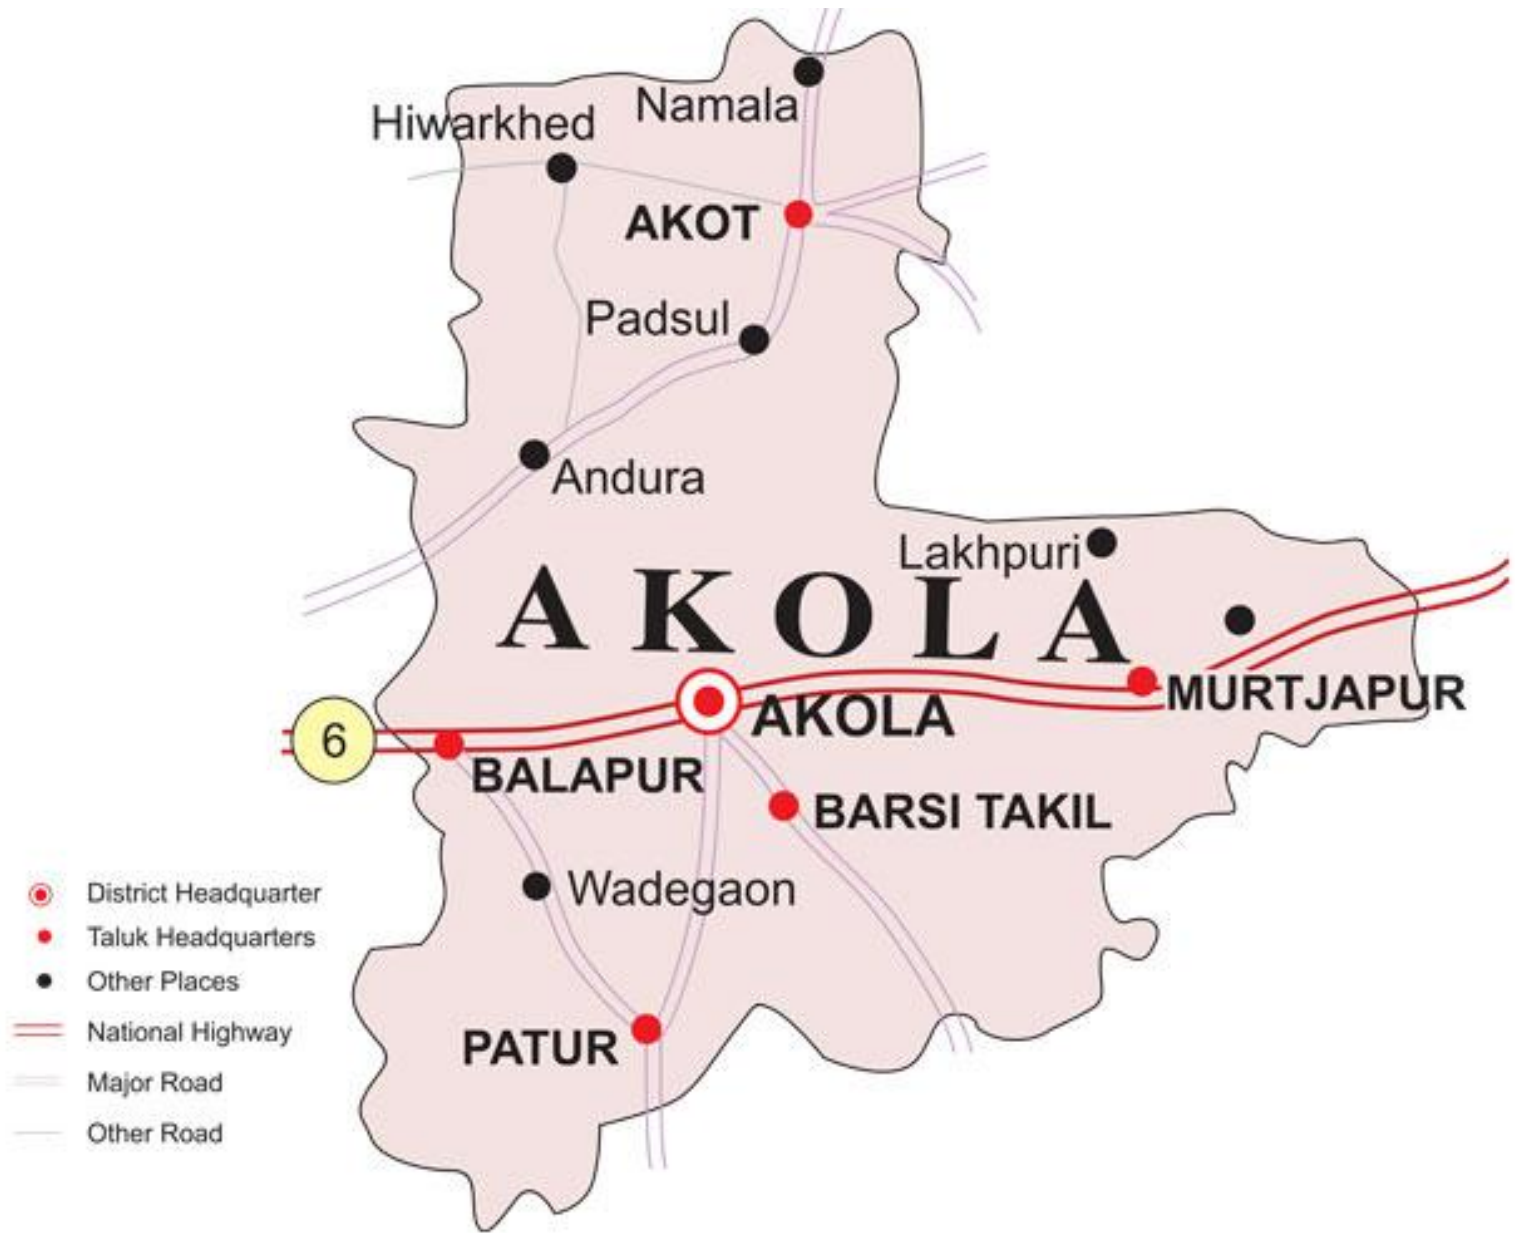

AKOLA TEHSIL MAP

Copyright © 2015 www.mapsofindia.com
(Last Updated on 8th Sep 2015)

Legend

- State Boundary
- District Boundary
- Tehsil Boundary

AKOLA MAP

Akola District

AKOLA (Maharashtra)

Not to Scale

Akot
Telhara
AKOLA

Bhatkuli

Akola

Murtijapur

Batapur

Barshitakli

Patur

Amravati Dist

Akola District अकोला जिल्हा

Washim Dist

N

AKOLA
(MAHARASHTRA)

Washim

-  District Headquarter
-  Talika Headquarters
-  Towns
-  National Highways
-  Roads
-  Rivers
-  Railway Tracks