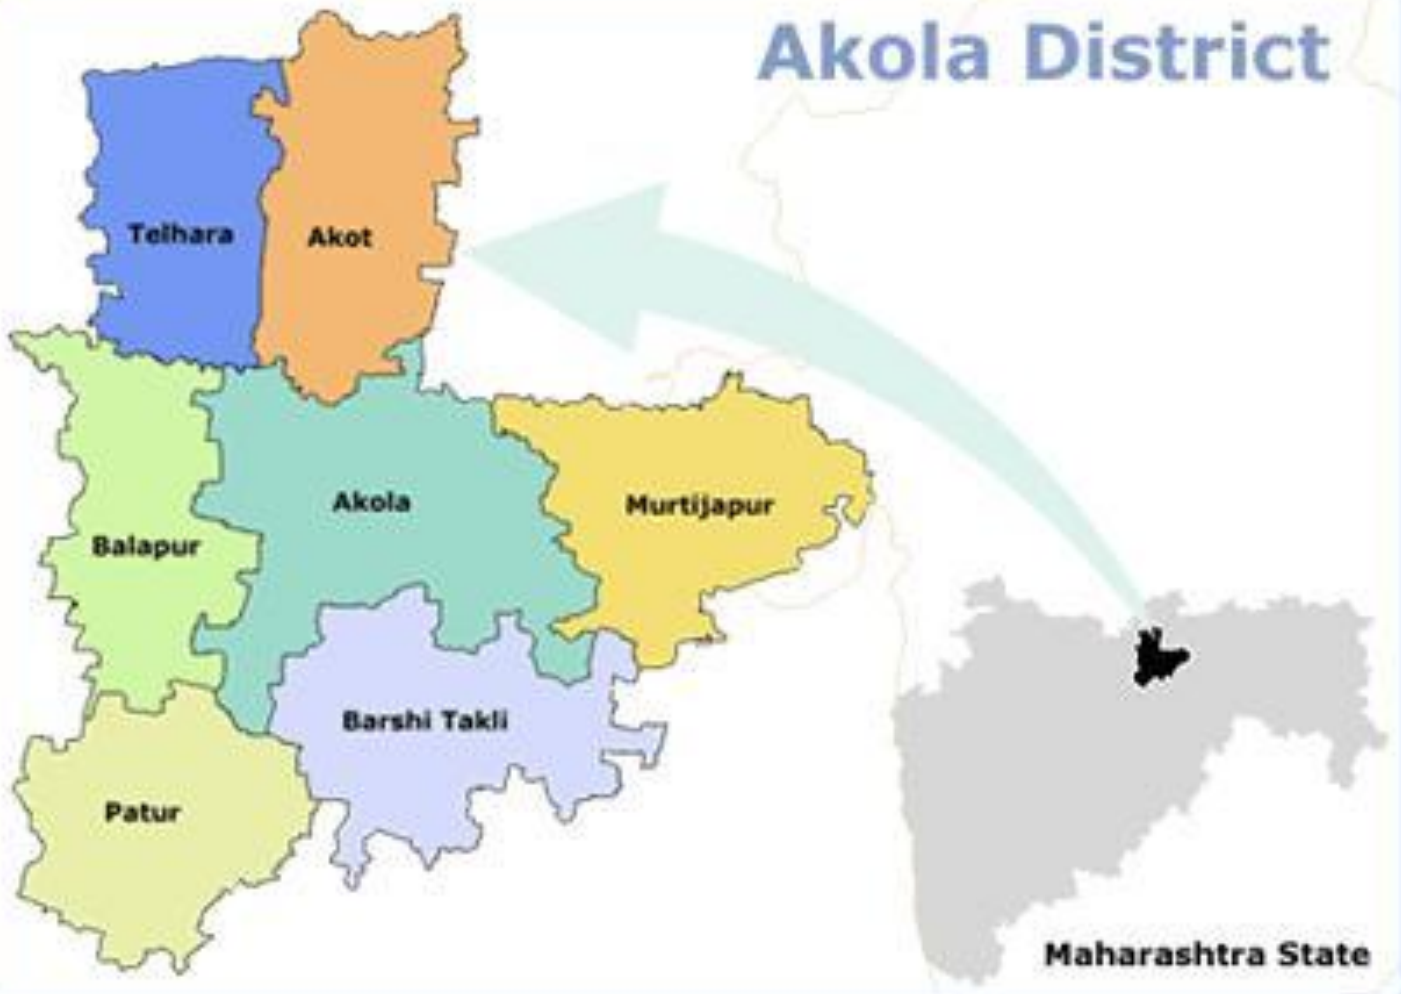

AKOLA TEHSIL MAP

Copyright © 2015 www.mapsofindia.com
(Last Updated on 8th Sep 2015)

Legend

- State Boundary
- District Boundary
- Tehsil Boundary

AKOLA MAP

Akola District

AKOLA (Maharashtra)

Not to Scale

Akot
Telhara
AKOLA

Bhatkuli

Akola

Murtijapur

Batapur

Barshitakli

Patur

Amravati Dist

Akola District अकोला जिल्हा

Washim Dist

N

AKOLA
(MAHARASHTRA)

Washim

-  District Headquarter
-  Talika Headquarters
-  Towns
-  National Highways
-  Roads
-  Rivers
-  Railway Tracks